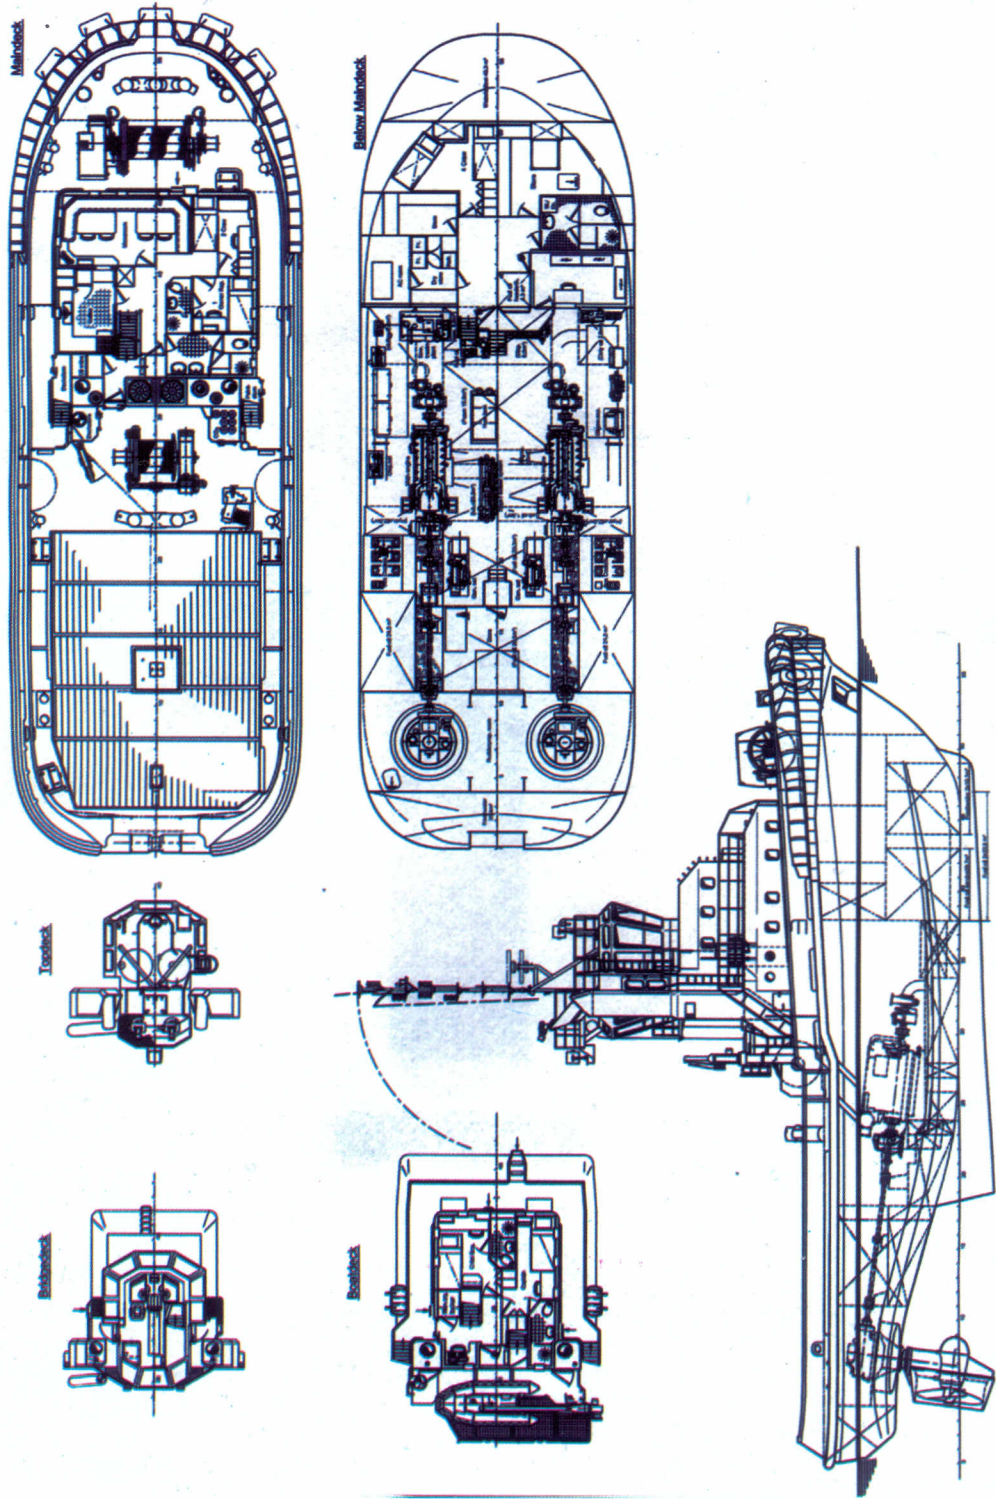

BUILDING YARD

NAME Damen Shipyards Cape Town
 COUNTRY South-Africa

DIMENSIONS

LENGTH O.A. 32.22m
 BEAM O.A. 11.24m
 DEPTH AT SIDES 5.00m
 DRAUGHT AFT 5.35m

TANK CAPACITIES

FUEL OIL 171.7m³
 FRESH WATER 55.9m³
 FOAM 15.2m³
 LUBRICATION OIL 7.2m³
 BILGE WATER 2.5m³
 DISPERSANT 6.4m³
 WATER BALLAST 48.3m³

PERFORMANCES (TRAILS)

BOLLARD PULL AHEAD 68.8 ton (m)
 BOLLARD PULL ASTERN 64.4 ton (m)
 SPEED 13.5 knots
 SPEED ASTERN 13.3 knots

PROPULSION SYSTEM

MAIN ENGINES 2X Caterpillar 3516B TA HD/D
 TOTAL POWER 4180 bkW (5605 bhp) at 1600 rpm
 AZIMUTH THRUSTERS Rolls Royce US 255
 SLIPPING CLUTCHES Twin Disc MCD HD Type
 PROPELLER DIAMETER 2600 mm fixed pitch

DECK LAY-OUT

ANCHOR 2X 495 kg Pool (High Holding Power)
 ANCHOR/TOWING WINCH Kraaijeveld, hydraulically driven 82.0 ton up to 6 m/min, 150 ton brake
 TOWING WINCH AFT Kraaijeveld hydraulically driven 60.0 ton up to 8 m/min, 150 ton brake
 TUGGER HOOK Mampaey SWL 70 ton
 TUGGER WINCH 5 ton at 18 m/min

ACCOMMODATION

Air-conditioned accommodation spaces for 12 crew and one owner rep, Consisting of 6 cabins, stores, galley, mess room and sanitary spaces.

NAUTICAL AND COMMUNICATION EQUIPMENT

SEARCHLIGHT 2X Pesch, 450 W (Xenon)
 RADAR SYSTEM 2X Furuno FR-8062
 GYRO COMPASS Plath, Navigat X MK2
 AUTOPILOT Simrad AP-50
 GPS Furuno GP-150
 ECHOSOUNDER Furuno LS-6100
 VHF/DSC 2X Furuno RT5022
 SSB/DSC Furuno Fs 1570
 INMARSAT Furuno Felcom 15
 AIS Furuno FA-150
 NAVTEX Furuno NX-700
 ANEMOMETER Windsonic OMC 115